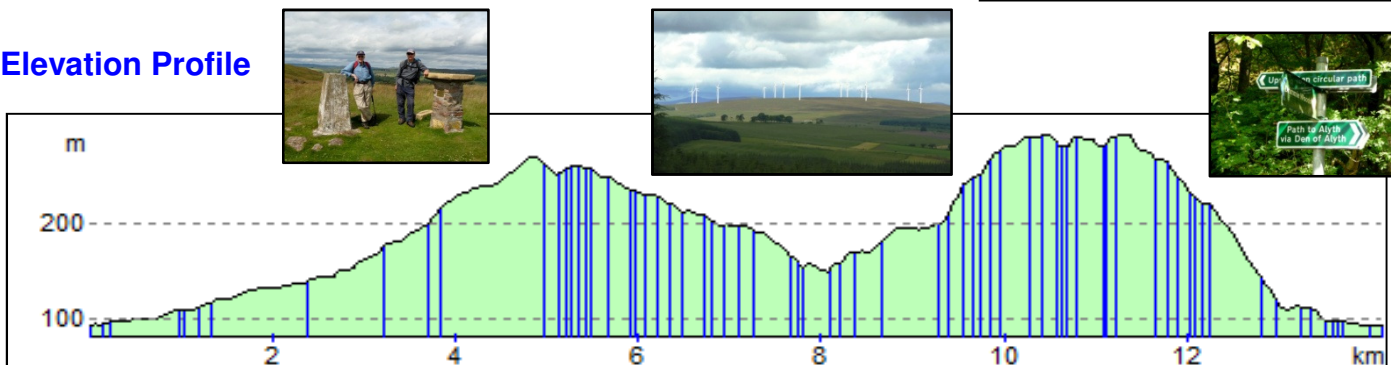

Alyth - Hill of St Fink - Den of Welton - Hill of Alyth Circuit

Summary

Route Distance: 14.1 km / 9 miles

Estimated Time: 5 hours

Total Ascent: 376 m / 1234 feet

Total Descent: 376 m / 1234 feet

Starting Grid Ref: NO 246 482

Parking in Cambridge Street, Alyth at above Grid Ref.

Elevation Profile

Route Map

Heath-spotted Orchid