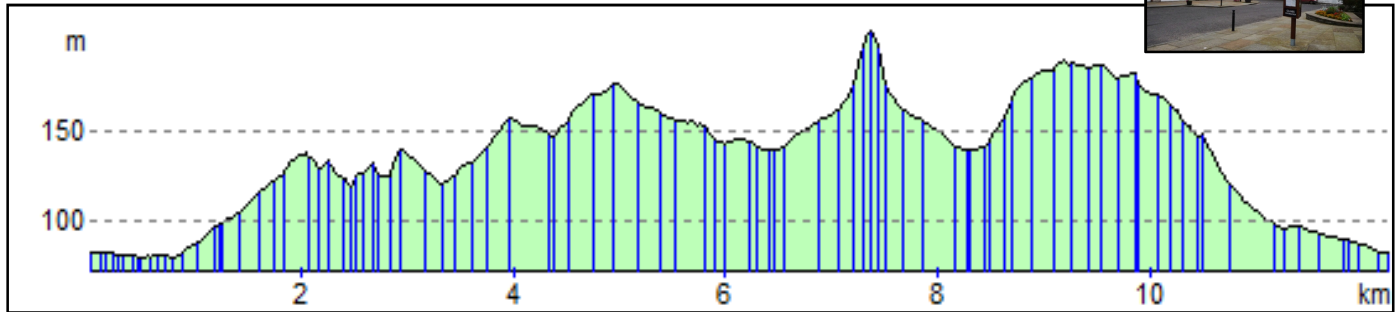

Glamis - Denoon Circular

Starting Point Grid Ref: NO 385 466

Summary

Route Distance: 13 km / 8 miles

Estimated Time: 4 hours

Total Ascent: 289 m / 950 feet

Total Descent: 289 m / 950 feet

Car Parking: In Glamis car park in side street opposite the Strathmore Arms Hotel

Elevation Profile

Route Map

Start & Finish

37

38

Denoon Law Hill Fort