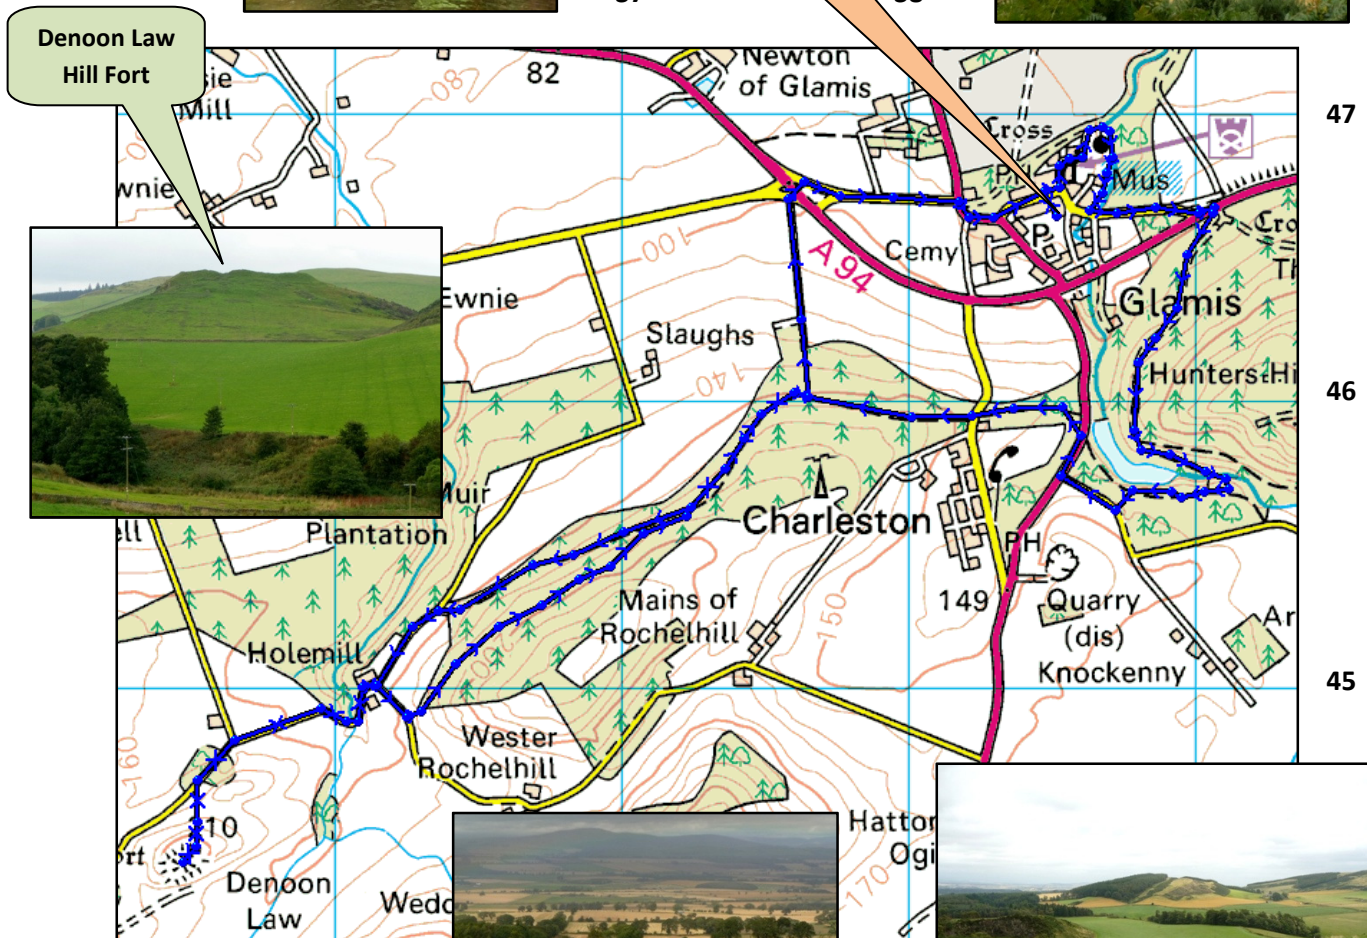

Glamis - Denoon Circular

Starting Point Grid Ref: NO 385 466

Summary

Route Distance: 13 km / 8 miles

Estimated Time: 4 hours

Total Ascent: 289 m / 950 feet

Total Descent: 289 m / 950 feet

Car Parking: In Glamis car park in side street opposite the Strathmore Arms Hotel

Elevation Profile

Route Map

Start & Finish

37

38

Denoon Law Hill Fort