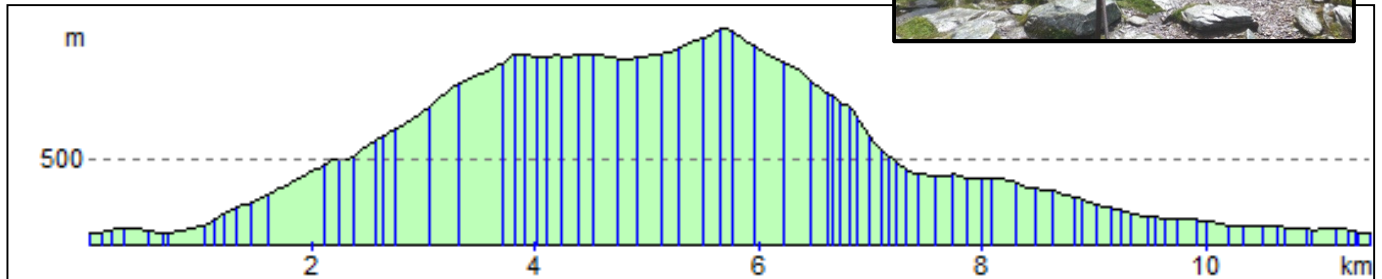

Kilbo Path–Mayar -Corrie Fee Circular + Optional Extension to Driesh

Summary

Route Distance: 14 km / 8.7 miles

Estimated Time: 5 hours

Total Ascent: 747 m / 2450 feet

Total Descent: 747 m / 2450 feet

Elevation Profile