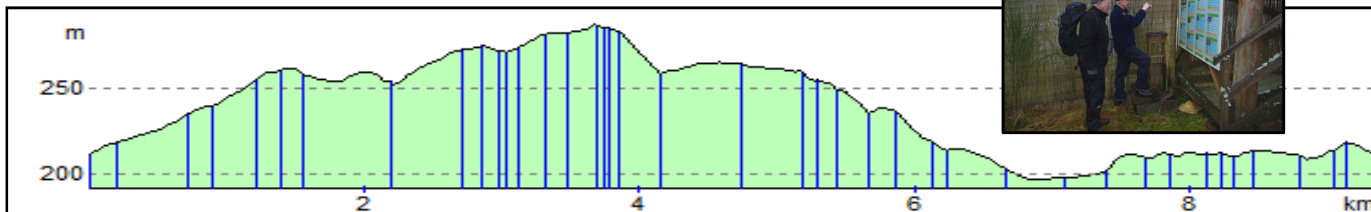

Lintrathen - Fornethy - Peel Circular

Summary

Route Distance: 9.34 km / 6 miles

Estimated Time: 2.5 hours

Total Ascent: 135 m / 443 feet

Total Descent: 135 m / 443 feet

Starting Grid Reference: NO 276 555

There is a small car park at the above grid reference.

Elevation Profile

Route Map

Optional climb up the Knock of Formal (an extra 350 feet of ascent).