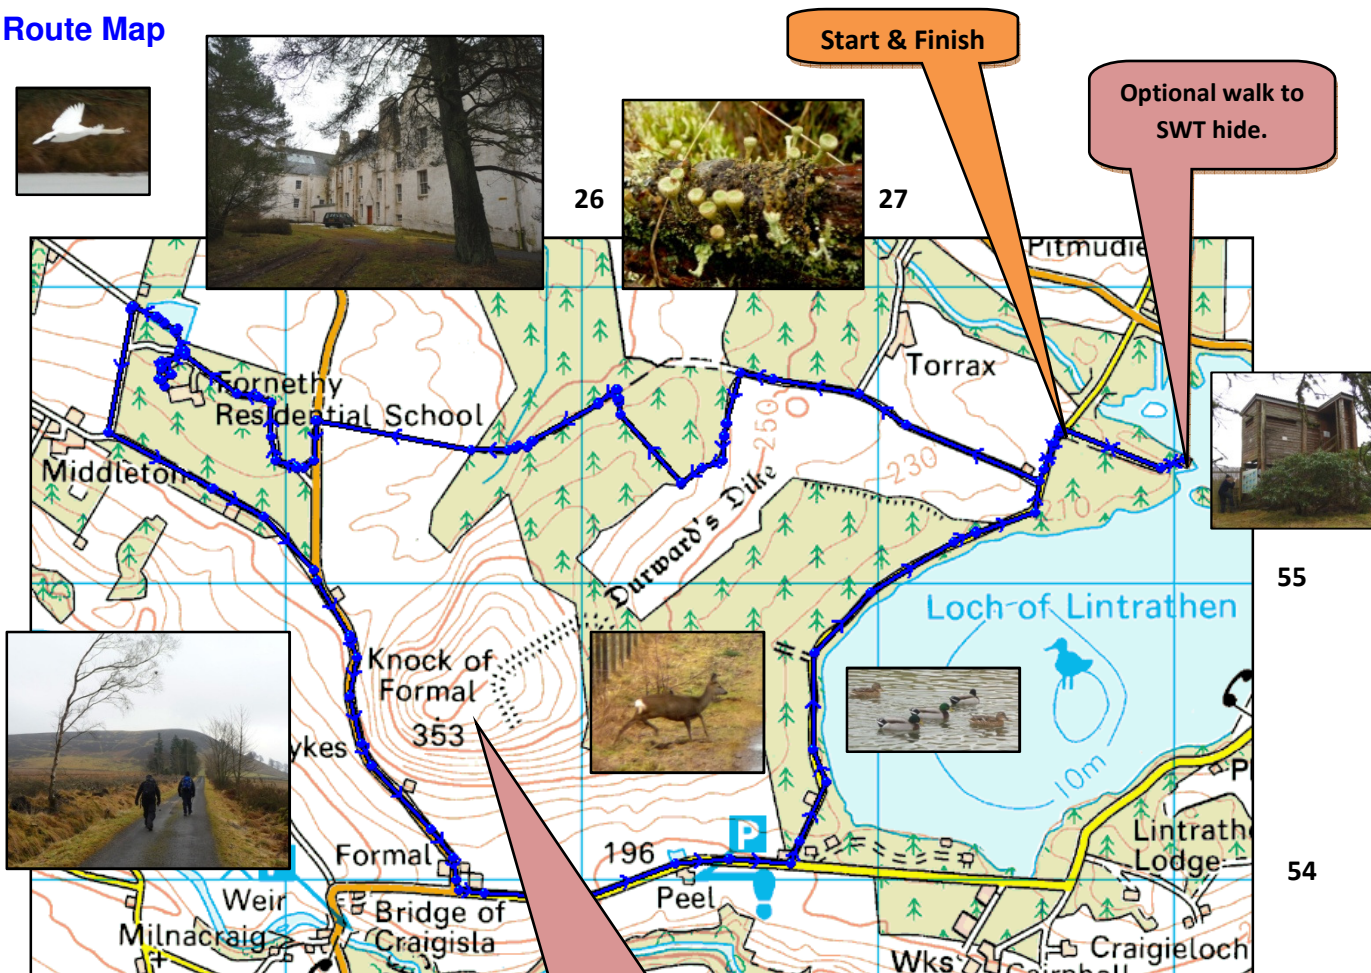

Lintrathen - Fornethy - Peel Circular

Summary

Route Distance: 9.34 km / 6 miles

Estimated Time: 2.5 hours

Total Ascent: 135 m / 443 feet

Total Descent: 135 m / 443 feet

Starting Grid Reference: NO 276 555

There is a small car park at the above grid reference.

Elevation Profile

Route Map

Optional climb up the Knock of Formal (an extra 350 feet of ascent).