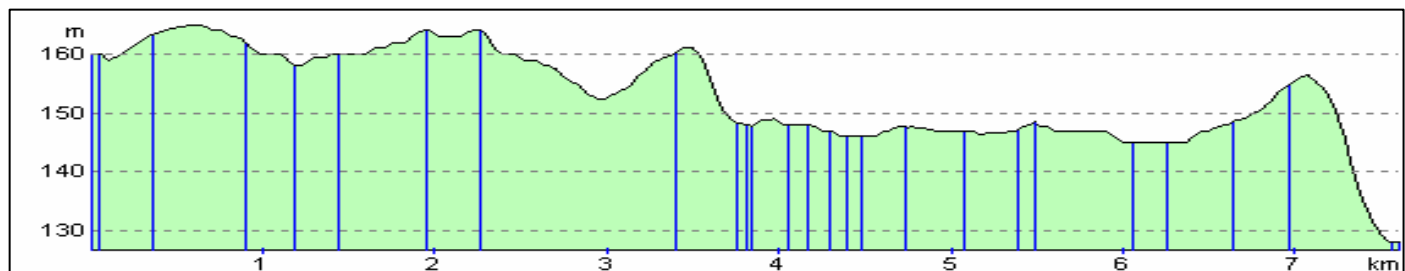

# The Kinnordy Walk

Grade: Easy

## Summary

Route Distance: 7.61 km / 4.75 miles    Estimated Time: 2 hours  
Total Ascent: 38 m / 125 feet    Total Descent: 70 m / 230 feet

Map: Landranger 54  
Starting Grid Ref: NO 386 559

## Elevation Profile