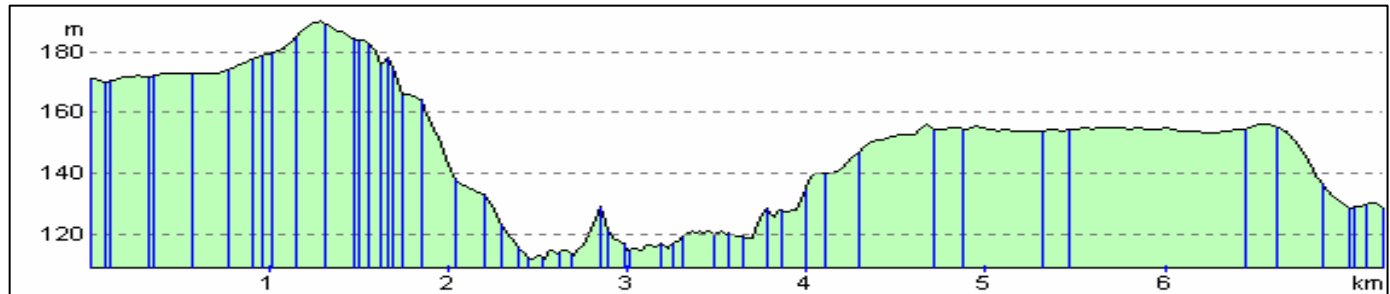

The Kirriemuir Walk

Grade: Easy

Summary

Route Distance: 7.23 km / 4.5 miles

Estimated Time: 2 hours

Total Ascent: 91 m / 298 feet

Total Descent: 133 m / 436 feet

Map: Landranger 54

Starting Grid Ref: NO 388 552

Elevation Profile

Route Map