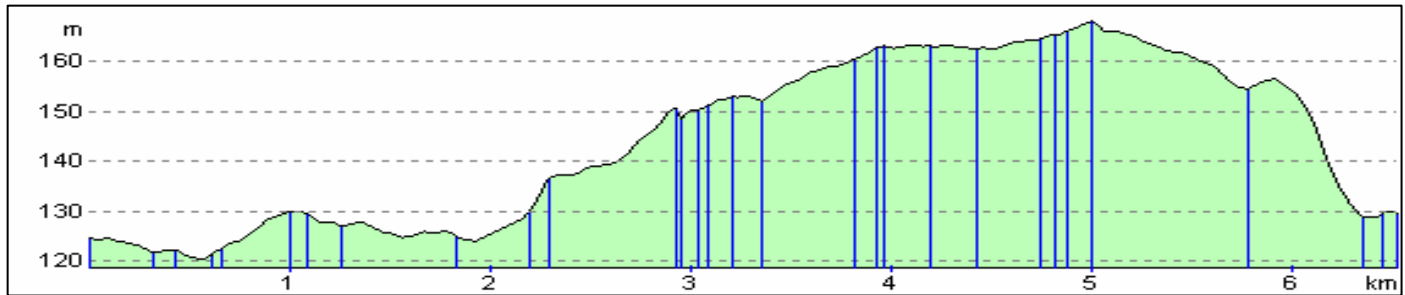

The Lindertis Walk

Grade: Easy

Summary

Route Distance: 6.72 km / 4.2 miles
Total Ascent: 61 m / 200 feet

Estimated Time: 2 hours
Total Descent: 56 m / 184 feet

Map: Landranger 53 & 54

Starting Grid Ref: NO 317 515

Elevation Profile

Route Map