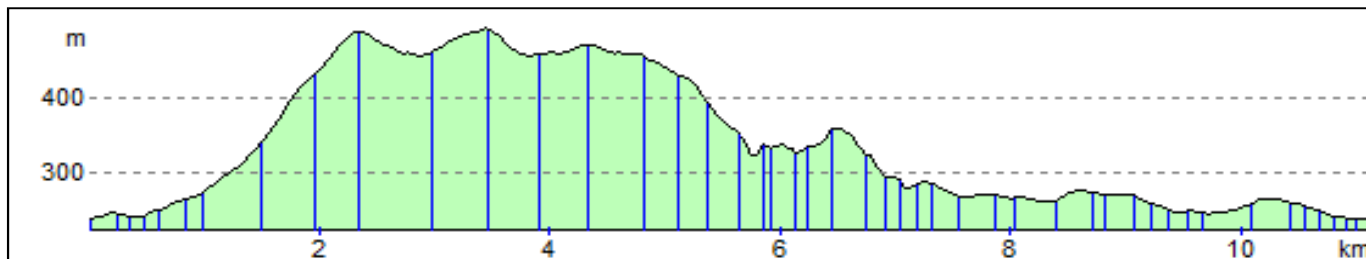

Middle Coul - Creigh Hill - Craig of Balloch Circular

Summary

Route Distance: 13 km / 8 miles

Estimated Time: 4 hours

Total Ascent: 414 m / 1358 feet

Total Descent: 414 m / 1358 feet

Starting Grid Reference: NO 282 576

Parking for several cars on grass verge at the above grid reference.

Elevation Profile

Route Map